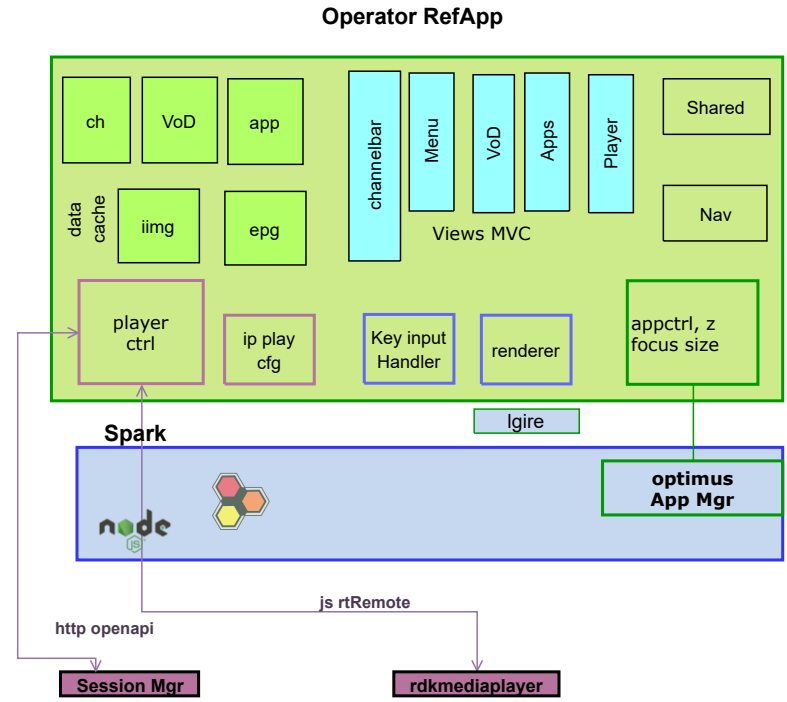

Operator Reference APP2- Work in Progress  
Bart Catrysse, Liberty Global

Original refapp image

Original refapp -> need to adopt to refapp2  
use Lithning instead of Igire

Operator Reference APP- RDK TechSummit 2019  
RDKM LLC confidential Bart Catrysse, Liberty Global