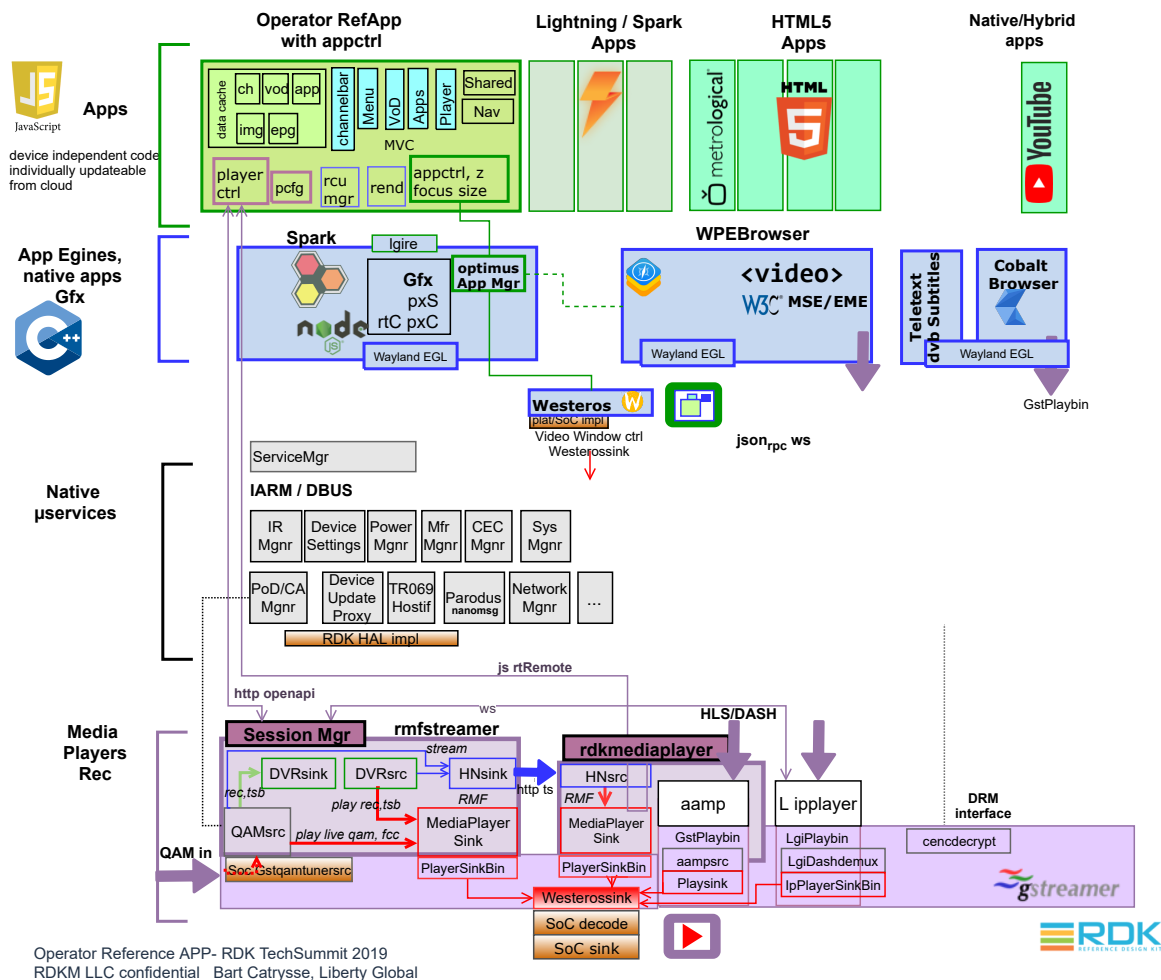

Operator Reference APP2- Work in Progress  
Bart Catrysse, Liberty Global

Original refapp image

Original refapp -> need to adopt to refapp2  
use Lithning instead of Igire

Operator Reference APP- RDK TechSummit 2019  
RDKM LLC confidential Bart Catrysse, Liberty Global