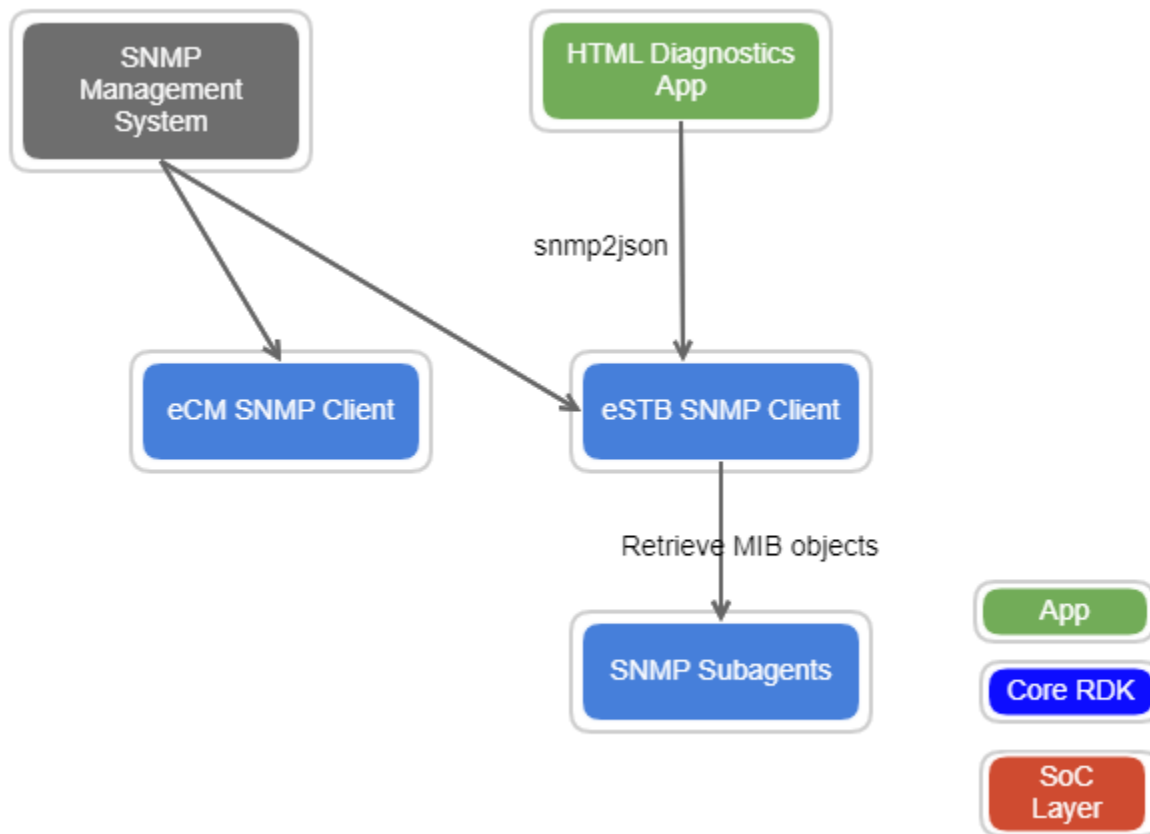

SNMP

Feature Summary

- Respond to Get requests from SNMP Management System.
- Retrieve data from other RDK software components.

Device Applicability

This feature applies to the following devices:

- Headless
- Hybrid

Architecture Overview

Component Impacts

Net-SNMP Daemon

- Master SNMP agent, which invokes subagents

SNMP Subagents

- Retrieve diagnostic data from other RDK components